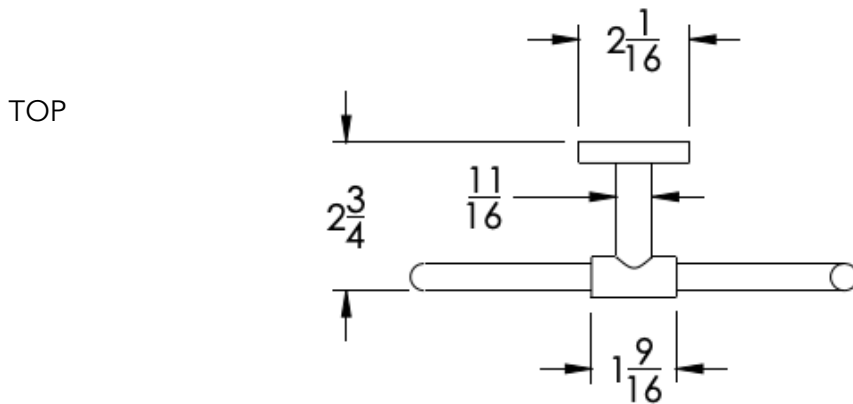

neelnox

LET
THERE
BE **DESIGN.**

FEATURES

- Premium 304 Grade Stainless Steel
- Solid Mount Construction
- Concealed Installation Hardware
- State of the art wall anchors included for installation on Dry wall or Tile

COLLECTION MASTERPIECE

TOWEL RING

Model	Product	Finishes Available
MST-TWR-2R	Towel Ring (Facing Right)	Multiple finishes available. Over 23 finishes to choose from.
MST-TWR-2L	Towel Ring (Facing Left)	

Dimensions in inches

NOTE: Dimensions subject to change without notice.