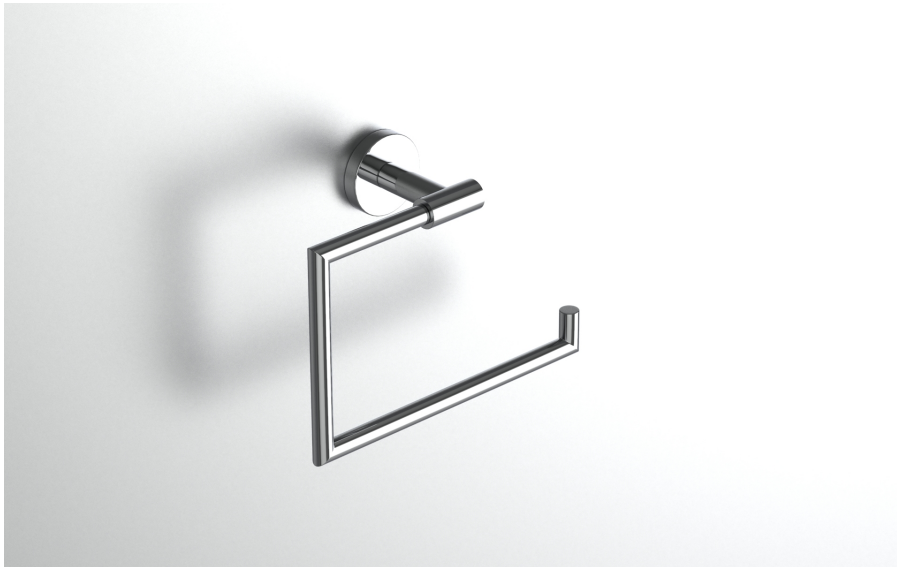

neelnox

LET
THERE
BE **DESIGN.**

FEATURES

- Premium 304 Grade Stainless Steel
- Solid Mount Construction
- Concealed Installation Hardware
- State of the art wall anchors included for installation on Dry wall or Tile

COLLECTION MASTERPIECE

TOWEL RING

Model	Product	Finishes Available
MST-TWR-2R	Towel Ring (Facing Right)	Multiple finishes available. Over 23 finishes to choose from.
MST-TWR-2L	Towel Ring (Facing Left)	