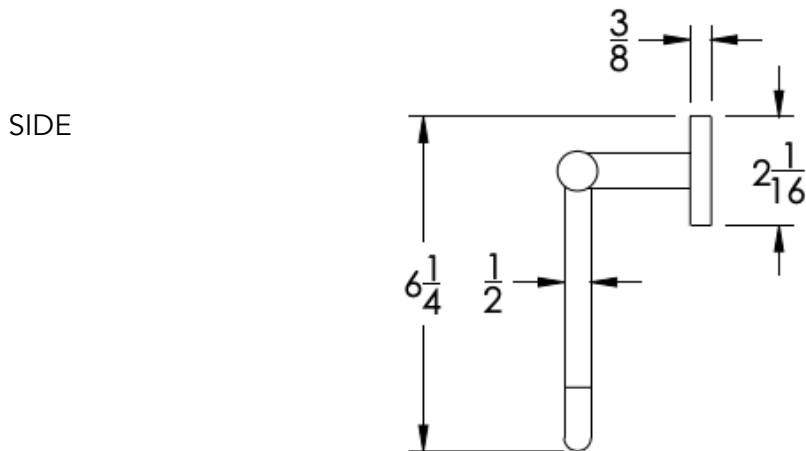

neelnox

LET
THERE
BE **DESIGN.**

FEATURES

- Premium 304 Grade Stainless Steel
- Solid Mount Construction
- Concealed Installation Hardware
- State of the art wall anchors included for installation on Dry wall or Tile

COLLECTION MASTERPIECE

TOWEL RING

Model	Product	Finishes Available
MST-TWR-2R	Towel Ring (Facing Right)	Multiple finishes available. Over 23 finishes to choose from.
MST-TWR-2L	Towel Ring (Facing Left)	

Dimensions in inches

NOTE: Dimensions subject to change without notice.