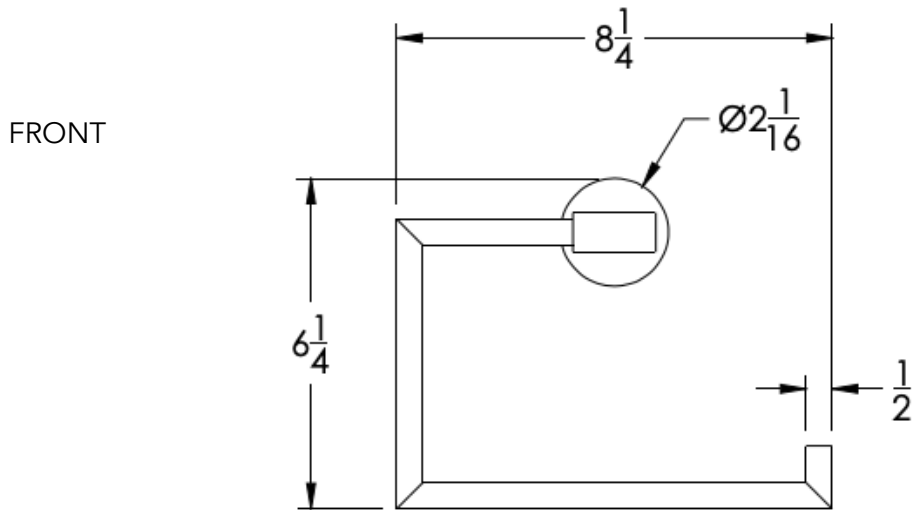

neelnox

LET
THERE
BE **DESIGN.**

FEATURES

- Premium 304 Grade Stainless Steel
- Solid Mount Construction
- Concealed Installation Hardware
- State of the art wall anchors included for installation on Dry wall or Tile

Dimensions in inches

NOTE: Dimensions subject to change without notice.